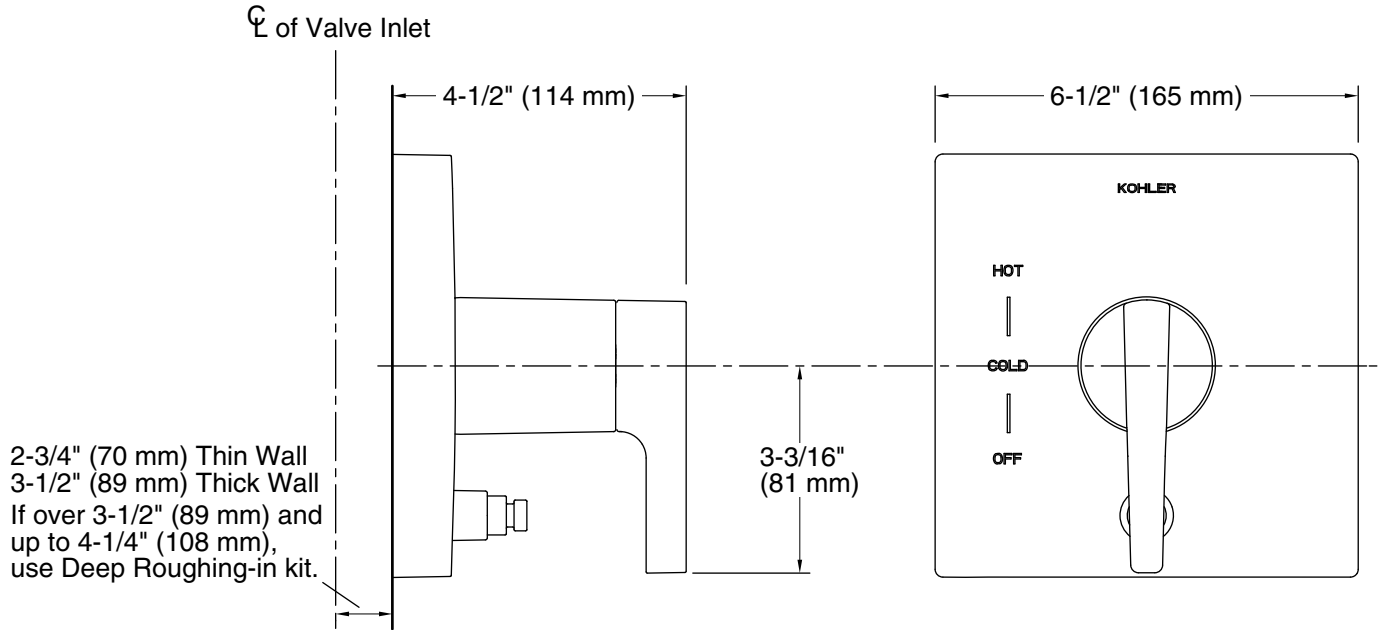

Technical Information

All product dimensions are nominal.

Valve body: Machined-brass

Notes

Install this product according to the installation guide.

ADA, OBC, CSA B651 compliant when installed to the specific requirements of these regulations.